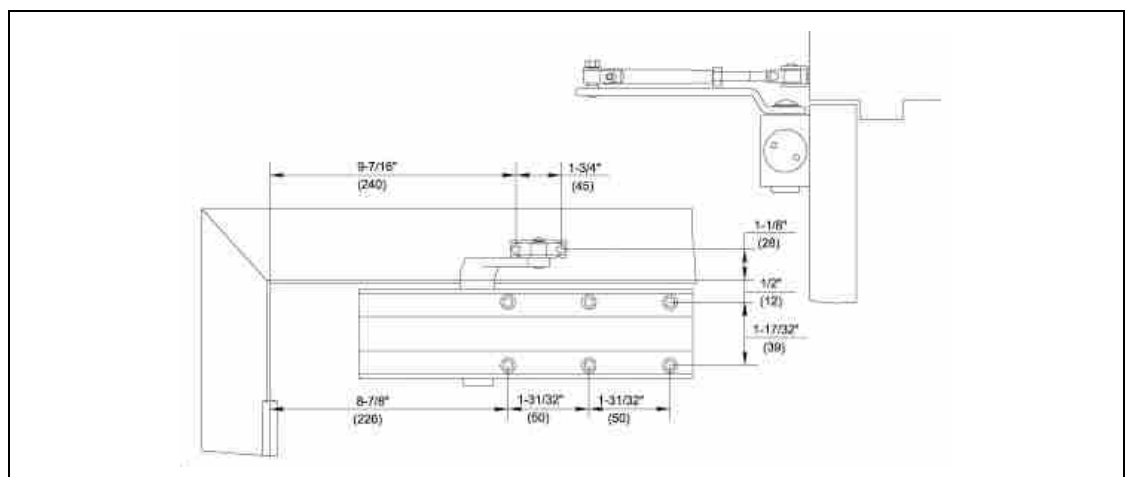

Technical Design: