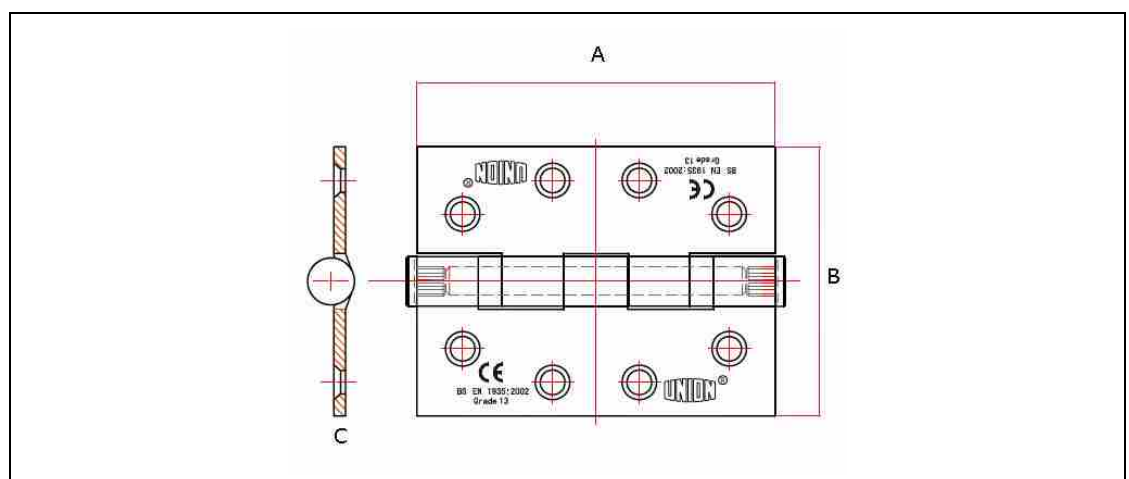

Technical Design: